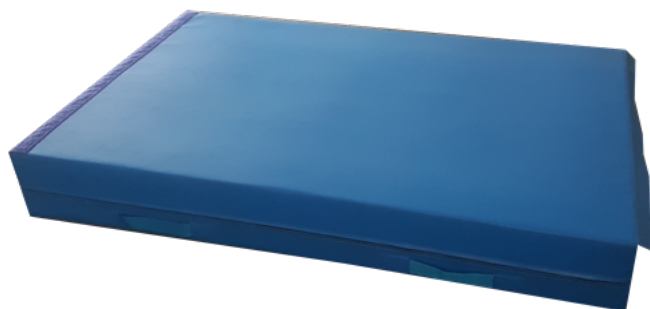

Covers run up 200x100x33 cm

Run-up covers used as a start-up part for tumbletrack. In stock 5 pieces, in case of interest it is possible to fill with inner material and send as whole run up block. Dark blue color.

| Product number | Size | Weight | Color |
|----------------|---------------|--------|---|
| Potah run up | 200x100x33 cm | 4 kg |  |

CONTACT

DIONY SPORTS INTERNATIONAL, S.R.O.
REVOLUČNÍ 1596
739 11 FRÝDLANT NAD OSTRAVICÍ