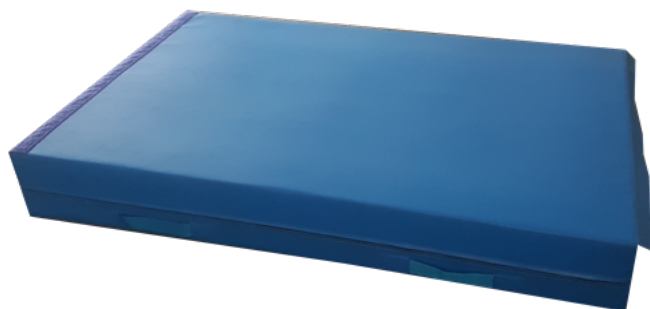

Covers run up 200x100x33 cm

Run-up covers used as a start-up part for tumbletrack. In stock 5 pieces, in case of interest it is possible to fill with inner material and send as whole run up block. Dark blue color.