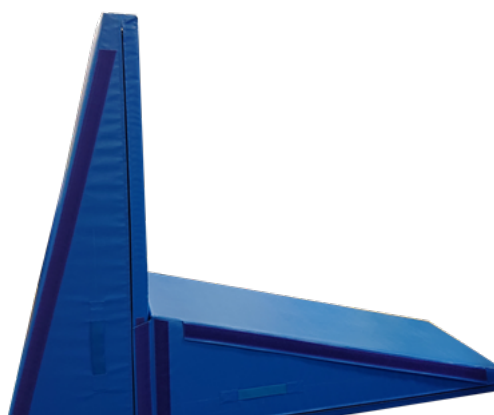

Wedge set

This element is suitable for strengthening of the abdominal area. It can be used also as a barrier or just to relax. The core is made of high-quality foam with a density foam RG 25 / 50kg / m³. The element can be produced from Belgian synthetic leather or canvas (phthalate-free). Both materials are available in various colors. The set consists of two wedges, which can be arbitrarily joined with Velcro, which are sewn on the product. There is no limit to creativity.