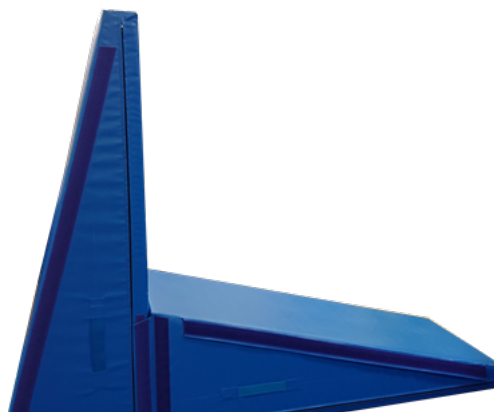

Wedge set

This element is suitable for strengthening of the abdominal area. It can be used also as a barrier or just to relax. The core is made of high-quality foam with a density foam RG 25 / 50kg / m³. The element can be produced from Belgian synthetic leather or canvas (phthalate-free). Both materials are available in various colors. The set consists of two wedges, which can be arbitrarily joined with Velcro, which are sewn on the product. There is no limit to creativity.

| Product number | Size | Weight | Color |
|------------------|------------------|-----------|---|
| G1-1506060-KLset | 150x60x60 cm x 2 | 10 kg x 2 |  |

CONTACT

DIONY SPORTS INTERNATIONAL, S.R.O.
REVOLUČNÍ 1596
739 11 FRÝDLANT NAD OSTRAVICÍ