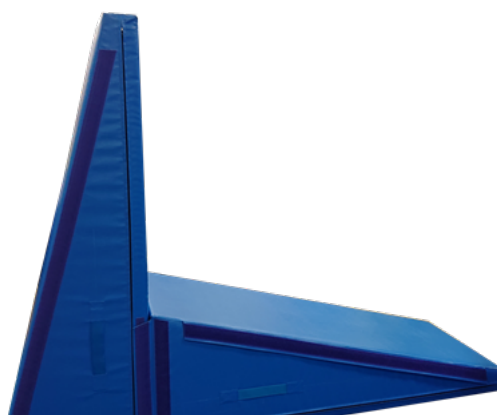

Wedge set

This element is suitable for strengthening of the abdominal area. It can be used also as a barrier or just to relax. The core is made of high-quality foam with a density foam RG 25 / 50kg / m³. The element can be produced from Belgian synthetic leather or canvas (phthalate-free). Both materials are available in various colors. The set consists of two wedges, which can be arbitrarily joined with Velcro, which are sewn on the product. There is no limit to creativity.