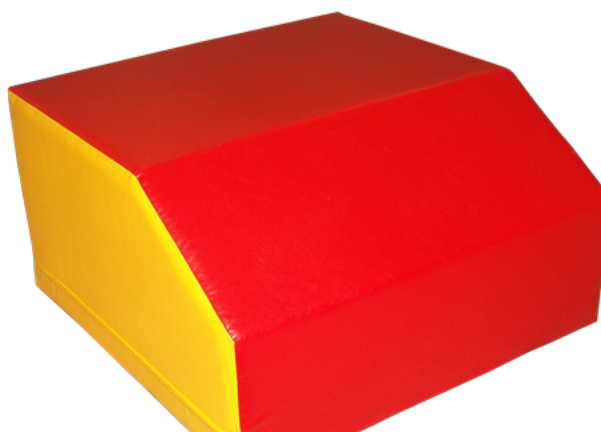

Tapered block

This element is suitable for strengthening of the abdominal area. It can be used also as a barrier or just to relax. The core is made of high-quality foam with a density foam RG 25 / 50kg / m³. The element can be produced from Belgian synthetic leather or canvas (phthalate-free). Both materials are available in various colors.

Product number	Size	Weight	Color
G1-909050-KU-Y	90x90x50cm	8kg	
G1-909050-KU-G	90x90x50cm	8kg	
G1-909050-KU-B	90x90x50cm	8kg	
G1-909050-KU-R	90x90x50cm	8kg	

CONTACT

DIONY SPORTS INTERNATIONAL, S.R.O.
REVOLUČNÍ 1596
739 11 FRÝDLANT NAD OSTRAVICÍ