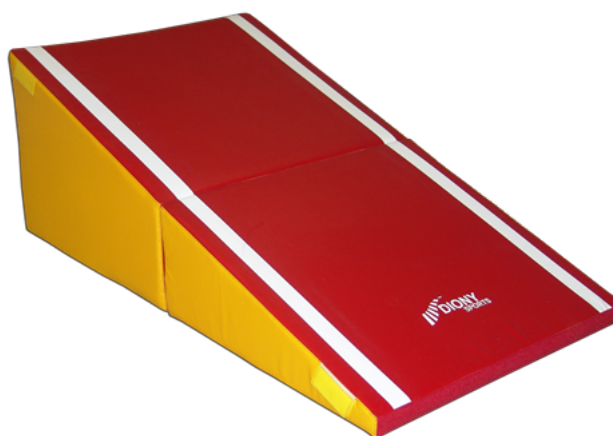

Folding wedge

This piece of equipment is suitable for strengthening the abdominal area. It can be used also as a barrier or just to relax. The core is made of high-quality foam with a density foam RG 25 / 50 kg/m³. The wedge can be made from Belgian synthetic leather or canvas (phthalate-free). Both materials are available in various colours.

Product number	Size	Weight	Color
G1-20050100-KLR-R	200x50x100cm	10kg	
G1-20050100-KLR-B	200x50x100cm	10kg	
G1-20050100-KLR-G	200x50x100cm	10kg	
G1-20050100-KLR-Y	200x50x100cm	10kg	

CONTACT

DIONY SPORTS INTERNATIONAL, S.R.O.
 REVOLUČNÍ 1596
 739 11 FRÝDLANT NAD OSTRAVICÍ