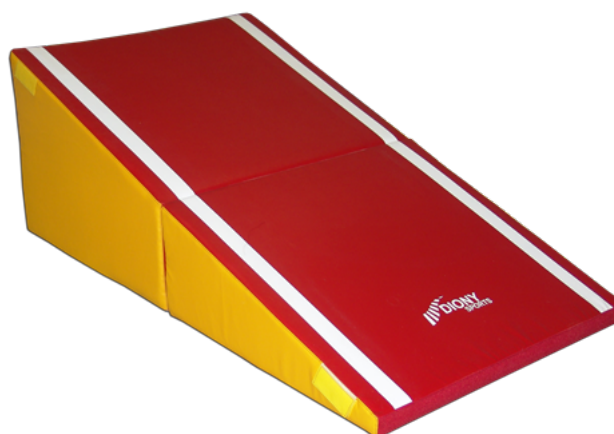

Folding wedge

This piece of equipment is suitable for strengthening the abdominal area. It can be used also as a barrier or just to relax. The core is made of high-quality foam with a density foam RG 25 / 50 kg/m³. The wedge can be made from Belgian synthetic leather or canvas (phthalate-free). Both materials are available in various colours.

Product number	Size	Weight	Color
G1-20050100-KLR-R	200x50x100cm	10kg	
G1-20050100-KLR-B	200x50x100cm	10kg	
G1-20050100-KLR-G	200x50x100cm	10kg	
G1-20050100-KLR-Y	200x50x100cm	10kg	

CONTACT

DIONY SPORTS INTERNATIONAL, S.R.O.
 REVOLUČNÍ 1596
 739 11 FRÝDLANT NAD OSTRAVICÍ