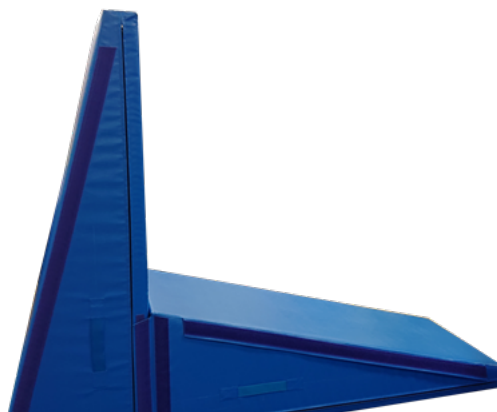

Wedge set

This element is suitable for strengthening of the abdominal area. It can be used also as a barrier or just to relax. The core is made of high-quality foam with a density foam RG 25 / 50kg / m³. The element can be produced from Belgian synthetic leather or canvas (phthalate-free). Both materials are available in various colors. The set consists of two wedges, which can be arbitrarily joined with Velcro, which are sewn on the product. There is no limit to creativity.

| Product number | Size | Weight | Color | Price | Price + VAT |
|------------------|------------------|-----------|---|--------------|--------------|
| G1-1506060-KLset | 150x60x60 cm x 2 | 10 kg x 2 |  | 12,752.00 Kč | 15,429.92 Kč |