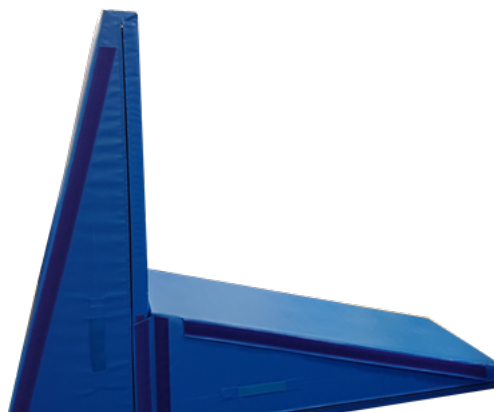

Wedge set

This element is suitable for strengthening of the abdominal area. It can be used also as a barrier or just to relax. The core is made of high-quality foam with a density foam RG 25 / 50kg / m³. The element can be produced from Belgian synthetic leather or canvas (phthalate-free). Both materials are available in various colors. The set consists of two wedges, which can be arbitrarily joined with Velcro, which are sewn on the product. There is no limit to creativity.