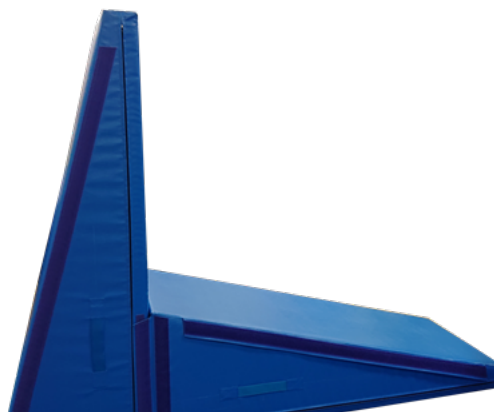

## Wedge set

This element is suitable for strengthening of the abdominal area. It can be used also as a barrier or just to relax. The core is made of high-quality foam with a density foam RG 25 / 50kg / m<sup>3</sup>. The element can be produced from Belgian synthetic leather or canvas (phthalate-free). Both materials are available in various colors. The set consists of two wedges, which can be arbitrarily joined with Velcro, which are sewn on the product. There is no limit to creativity.

Product number	Size	Weight	Color
G1-1506060-KLset	150x60x60 cm x 2	10 kg x 2	