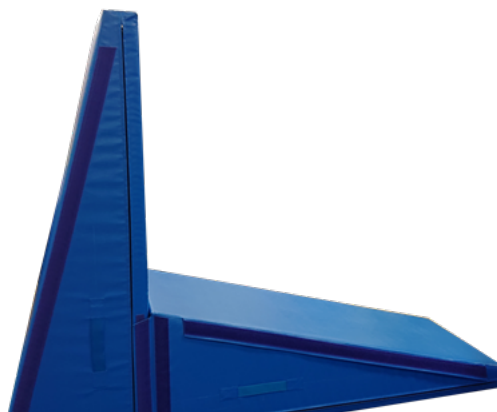

Wedge set

This element is suitable for strengthening of the abdominal area. It can be used also as a barrier or just to relax. The core is made of high-quality foam with a density foam RG 25 / 50kg / m³. The element can be produced from Belgian synthetic leather or canvas (phthalate-free). Both materials are available in various colors. The set consists of two wedges, which can be arbitrarily joined with Velcro, which are sewn on the product. There is no limit to creativity.