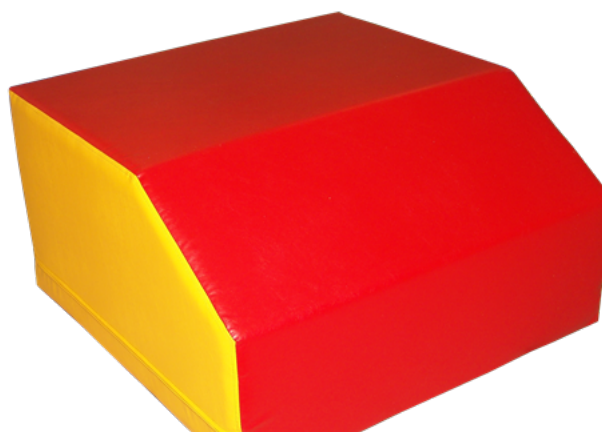

Tapered block

This element is suitable for strengthening of the abdominal area. It can be used also as a barrier or just to relax. The core is made of high-quality foam with a density foam RG 25 / 50kg / m³. The element can be produced from Belgian synthetic leather or canvas (phthalate-free). Both materials are available in various colors.

Product number	Size	Weight	Color
G1-909050-KU-Y	90x90x50cm	8kg	
G1-909050-KU-G	90x90x50cm	8kg	
G1-909050-KU-B	90x90x50cm	8kg	
G1-909050-KU-R	90x90x50cm	8kg	

CONTACT

DIONY SPORTS INTERNATIONAL, S.R.O.
REVOLUČNÍ 1596
739 11 FRÝDLANT NAD OSTRAVICÍ