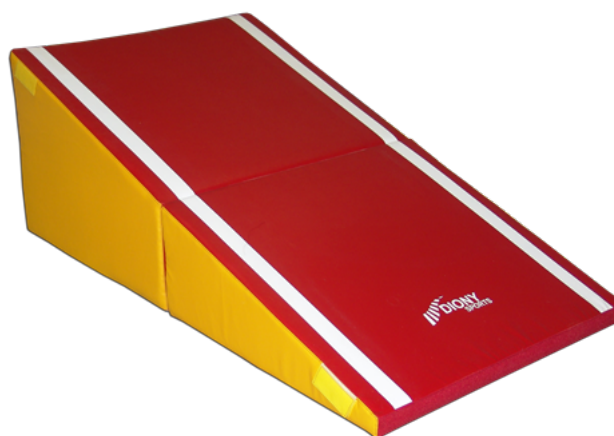

Folding wedge

This piece of equipment is suitable for strengthening the abdominal area. It can be used also as a barrier or just to relax. The core is made of high-quality foam with a density foam RG 25 / 50 kg/m³. The wedge can be made from Belgian synthetic leather or canvas (phthalate-free). Both materials are available in various colours.

Product number	Size	Weight	Color
G1-20050100-KLR-R	200x50x100cm	10kg	
G1-20050100-KLR-B	200x50x100cm	10kg	
G1-20050100-KLR-G	200x50x100cm	10kg	
G1-20050100-KLR-Y	200x50x100cm	10kg	

CONTACT

DIONY SPORTS INTERNATIONAL, S.R.O.
 REVOLUČNÍ 1596
 739 11 FRÝDLANT NAD OSTRAVICÍ