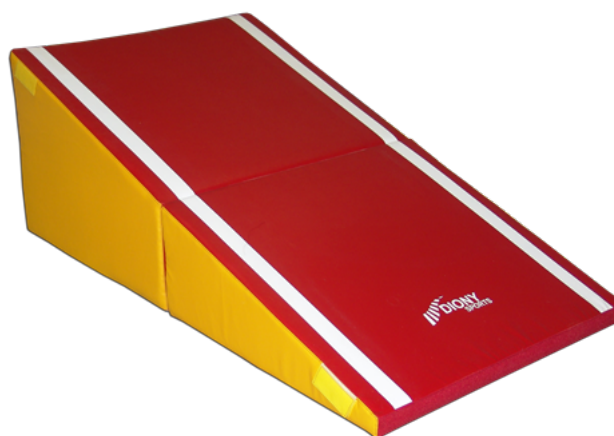

Folding wedge

This piece of equipment is suitable for strengthening the abdominal area. It can be used also as a barrier or just to relax. The core is made of high-quality foam with a density foam RG 25 / 50 kg/m³. The wedge can be made from Belgian synthetic leather or canvas (phthalate-free). Both materials are available in various colours.

Product number	Size	Weight	Color
G1-20050100-KLR-R	200x50x100cm	10kg	
G1-20050100-KLR-B	200x50x100cm	10kg	
G1-20050100-KLR-G	200x50x100cm	10kg	
G1-20050100-KLR-Y	200x50x100cm	10kg	

CONTACT

DIONY SPORTS INTERNATIONAL, S.R.O.
REVOLUČNÍ 1596
739 11 FRÝDLANT NAD OSTRAVICÍ