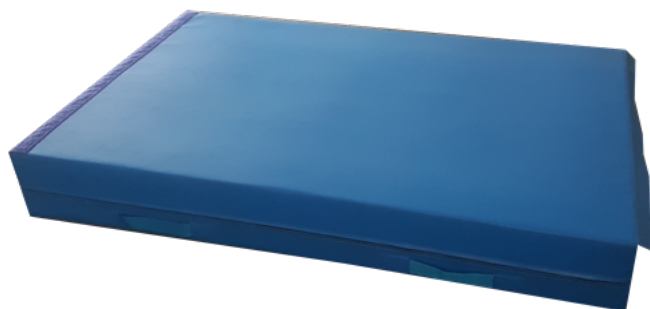

## Covers run up 200x100x33 cm

Run-up covers used as a start-up part for tumbletrack. In stock 5 pieces, in case of interest it is possible to fill with inner material and send as whole run up block. Dark blue color.

Product number	Size	Weight	Color
Potah run up	200x100x33 cm	4 kg	